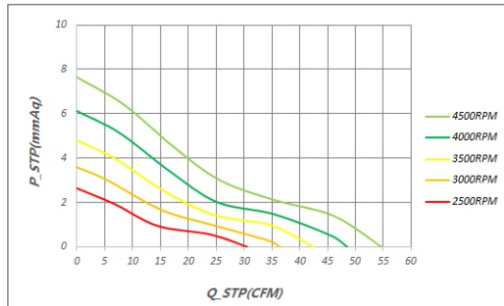

DC-A类轴流风扇

80×80×25MM-1 SERIES

轴承结构：滚珠和含油结构

Bearing system: Ball or Sleeve

外框材质：环保防火PBT UL 94V-0

Frame: Thermoplastic PBT UL 94V-0

扇叶材质：环保防火PBT UL 94V-0

Impeller: Thermoplastic PBT UL 94V-0

风扇单重：72g (Weight:72g)

P&Q曲线(在额定电压下) P&Q CURVE (AT RATEDVOLTAGE)

尺寸图 DIMENSIONS DRAWING

马达可选功能列表(Available Functions)

1.马达保护 (Motor protection)					2.信号输出 (Signal out put)				3.调速方式(Speed control mode)				
RP	SS	LP	CL	OVP	FG	RD	RDB	LD	PWM	TC	VC	CC	CS
●	●	●	●	○	●	●	●	●	●	●	●	●	●