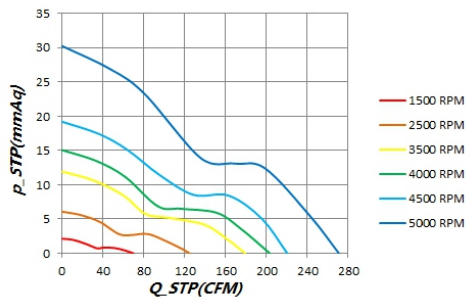

DC-A类轴流风扇

120×120×38MM-2 SERIES

轴承结构：滚珠和含油结构

Bearing system: Ball or Sleeve

外框材质：环保防火PBT UL 94V-0

Frame: Thermoplastic PBT UL 94V-0

扇叶材质：环保防火PBT UL 94V-0

Impeller: Thermoplastic PBT UL 94V-0

风扇单重：301.5 g (Weight: 301.5g)

P&Q曲线(在额定电压下) P&Q CURVE (AT RATED VOLTAGE)

尺寸图 DIMENSIONS DRAWING

马达可选功能列表(Available Functions)

1. 马达保护 (Motor protection)

RP	SS	LP	CL	OVP
●	●	●	●	○

2. 信号输出 (Signal out put)

FG	RD	RDB	LD
●	●	●	●

3. 调速方式(Speed control mode)

PWM	TC	VC	CC	CS
●	●	●	●	●

MODEL	Rated Voltage	Operating Voltage Range	Rated Current	Rated Input Power	Speed	Maximum Air Flow	Maximum Air Pressure	Noise		
型号	额定电压	工作电压范围	额定电流	额定输入功率	转速	最大风量	最大风压	噪音		
PART NO.	VDC	VDC	Amp	Watt	R.P.M	m³/min	CFM	mmH2O	INH2O	DB-A
YY12038L05	5	4.0to6.8	0.30	1.50	1500	1.97	69.71	2.13	0.08	35.2
YY12038L12	12	8.0to13.5	0.21	2.52						
YY12038L24	24	18to26.5	0.09	2.16						
YY12038M12	12	8.0to13.5	0.72	8.64	2500	3.54	124.87	6.07	0.24	46
YY12038M24	24	18to26.5	0.35	8.4						
YY12038M48	48	36to54	0.18	8.64						
YY12038H12	12	8.0to13.5	1.3	15.6	3500	5.08	179.29	11.93	0.47	52.2
YY12038H24	24	18to26.5	0.65	15.6						
YY12038H48	48	36to54	0.32	15.36						
YY12038H12-HH	12	8.0to13.5	1.85	22.2	4000	5.76	203.33	15.06	0.59	56.3
YY12038H24-HH	24	18to26.5	0.91	21.84						
YY12038H48-HH	48	36to54	0.45	21.6						
YY12038H12-VH	12	8.0to13.5	2.46	29.52	4500	6.24	220.51	19.21	0.76	60.5
YY12038H24-VH	24	18to26.5	1.28	30.72						
YY12038H48-VH	48	36to54	0.63	30.24						
YY12038H12-SH	12	8.0to13.5	3.4	40.8	5000	7.68	271.04	30.26	1.19	67.8
YY12038H24-SH	24	18to26.5	1.7	40.32						
YY12038H48-SH	48	36to54	0.85	40.8						