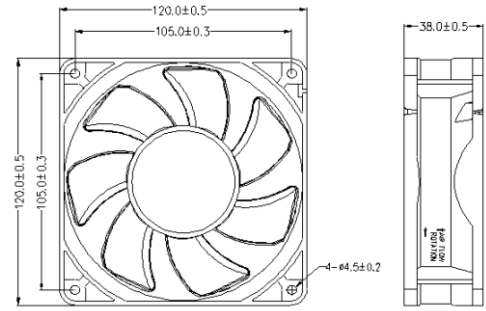

DC-A类轴流风扇

120×120×38MM-2 SERIES

轴承结构：滚珠和含油结构

Bearing system: Ball or Sleeve

外框材质：环保防火PBT UL 94V-0

Frame: Thermoplastic PBT UL 94V-0

扇叶材质：环保防火PBT UL 94V-0

Impeller: Thermoplastic PBT UL 94V-0

风扇单重：301.5 g (Weight: 301.5g)

P&Q曲线(在额定电压下) P&Q CURVE (AT RATED VOLTAGE)

尺寸图 DIMENSIONS DRAWING

马达可选功能列表(Available Functions)

1. 马达保护 (Motor protection)

RP	SS	LP	CL	OVP
●	●	●	●	○

2. 信号输出 (Signal out put)

FG	RD	RDB	LD
●	●	●	●

3. 调速方式(Speed control mode)

PWM	TC	VC	CC	CS
●	●	●	●	●

MODEL	Rated Voltage	Operating Voltage Range	Rated Current	Rated Input Power	Speed	Maximum Air Flow	Maximum Air Pressure	Noise		
型号	额定电压	工作电压范围	额定电流	额定输入功率	转速	最大风量	最大风压	噪音		
PART NO.	VDC	VDC	Amp	Watt	R.P.M	m³/min	CFM	mmH2O	INH2O	DB-A
YY12038L05	5	4.0to6.8	0.30	1.50	1500	1.97	69.71	2.13	0.08	35.2
YY12038L12	12	8.0to13.5	0.21	2.52						
YY12038L24	24	18to26.5	0.09	2.16						
YY12038M12	12	8.0to13.5	0.72	8.64	2500	3.54	124.87	6.07	0.24	46
YY12038M24	24	18to26.5	0.35	8.4						
YY12038M48	48	36to54	0.18	8.64						
YY12038H12	12	8.0to13.5	1.3	15.6	3500	5.08	179.29	11.93	0.47	52.2
YY12038H24	24	18to26.5	0.65	15.6						
YY12038H48	48	36to54	0.32	15.36						
YY12038H12-HH	12	8.0to13.5	1.85	22.2	4000	5.76	203.33	15.06	0.59	56.3
YY12038H24-HH	24	18to26.5	0.91	21.84						
YY12038H48-HH	48	36to54	0.45	21.6						
YY12038H12-VH	12	8.0to13.5	2.46	29.52	4500	6.24	220.51	19.21	0.76	60.5
YY12038H24-VH	24	18to26.5	1.28	30.72						
YY12038H48-VH	48	36to54	0.63	30.24						
YY12038H12-SH	12	8.0to13.5	3.4	40.8	5000	7.68	271.04	30.26	1.19	67.8
YY12038H24-SH	24	18to26.5	1.7	40.32						
YY12038H48-SH	48	36to54	0.85	40.8						